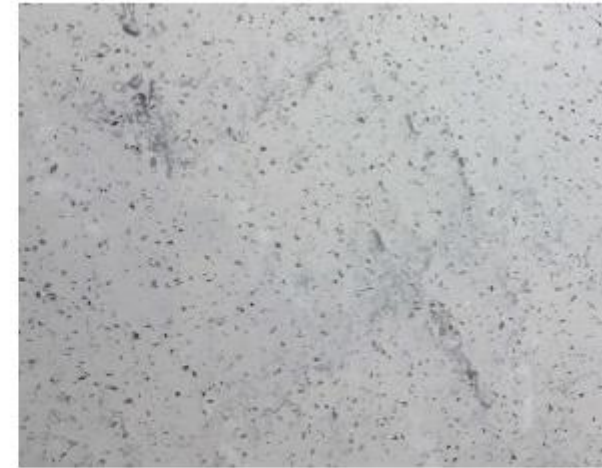

ANTARCTIC ICE

LATONA

GRISE

RACCOON

MARBLE Design

SELENE

TYCHE