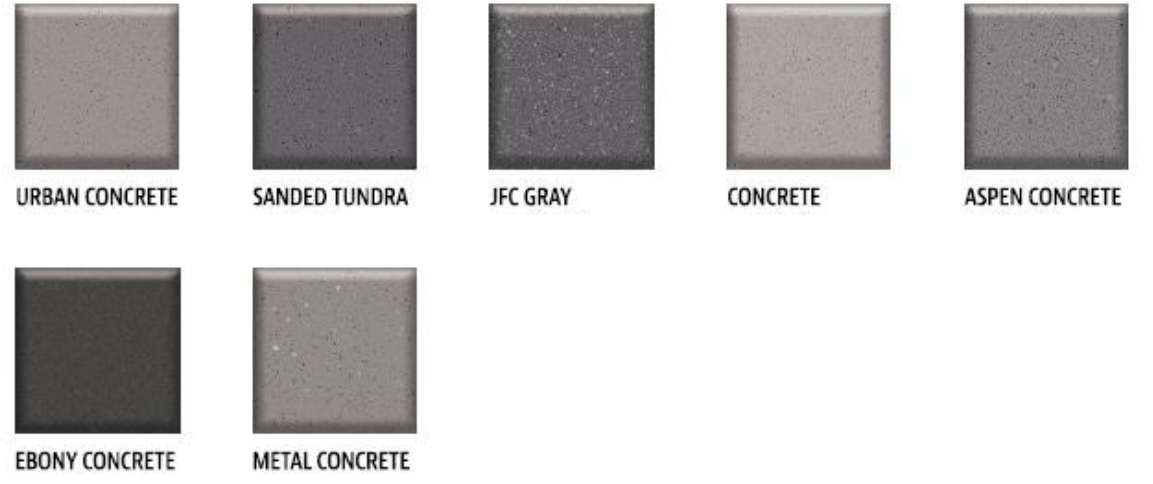

GRANITE _ Concrete